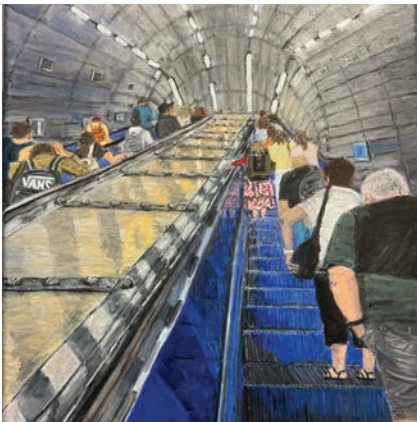

March 24 - April 14

We have all heard the phrase "To Life, to life, L'Chaim" and try to share in the wonders that Tevye famously expressed in Fiddler On The Roof. The Goldman Gallery's exhibit "To Life: Interconnections Through Art" features the paintings of two local women, Julie Murray and Missy Shor. Their art poetically explores the past, present and future - the relationship between people, their families, nature and tradition. This special exhibit takes you on a journey of life's most cherished moments. Snapshots of time which include Jewish tradition, beloved pets, sports, travel and the curiosity of each and every day. Some of their most moving pieces focus on Israel, promoting peace, love and a yearning for the return to normal. With oil paints, Julie brings a unique ability to move between realistic and abstract art as a way to capture the sentiment of the moment. Missy uses acrylic paints in a realistic and often playful tone to infuse emotion, especially when expressing the love of her furry friends. Together, they bring you the story of life.

Tall & Mighty

The Boys

Tranquillity

Western Wall

White Out

Windows to the World

Yitzhak Navon Escalator - Jerusalem

Brooklyn Bridge